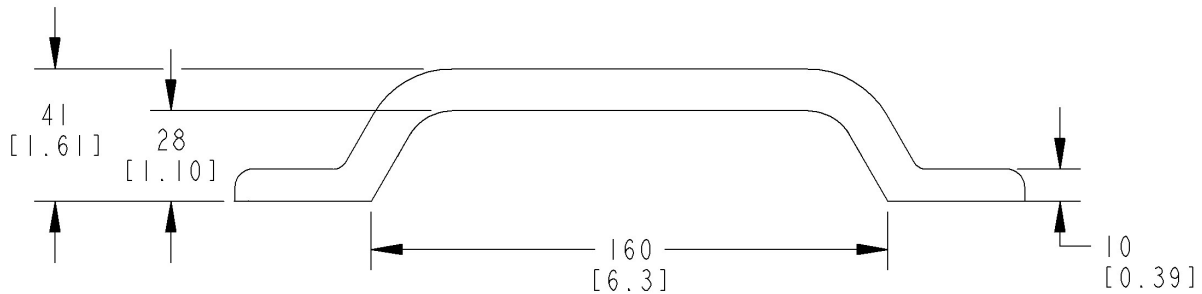

**FINISH:**

- Standard black

**INSTALLATION:**

- Easy to install
- 2 x M5 pan head screw required for mounting (not supplied)

All dimensions are for reference only. For more information visit [www.trimarkcorp.com](http://www.trimarkcorp.com)