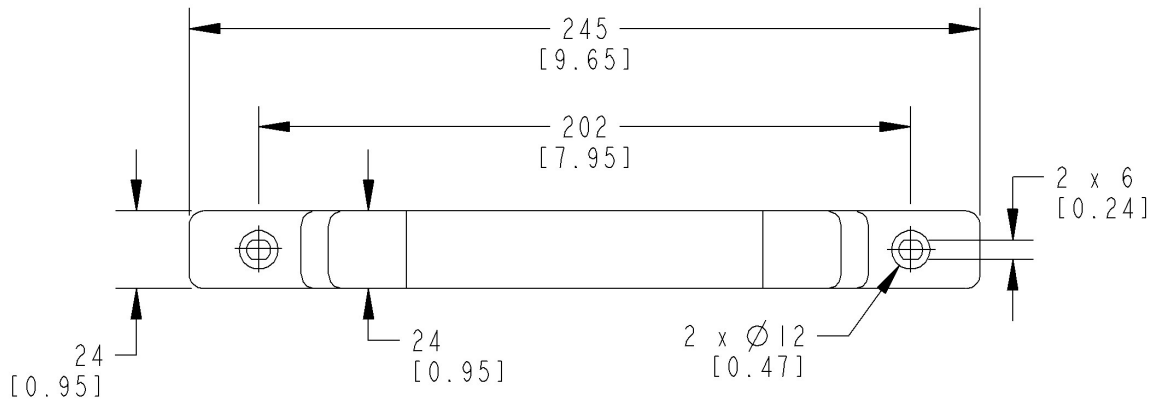

**FINISH:**

- Standard black

**INSTALLATION:**

- Easy to install
- 2 x M5 pan head screw required for mounting (not supplied)

All dimensions are for reference only. For more information visit [www.trimarkcorp.com](http://www.trimarkcorp.com)